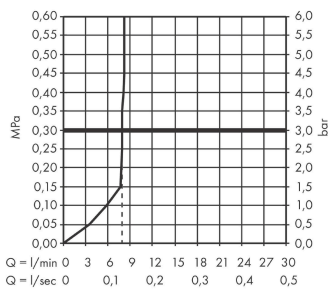

Pulsify S
Baton hand shower 100 1jet EcoSmart
 Finish: **Chrome** Article Number: **24125000**

Description

product features

- shower head size: 98 x 24 mm
- spray type: PowderRain
- maximum flow rate at 3 bar: 7,9 l/min
- minimum flow pressure: 0,5 bar
- with internal water conduction
- rinseable sieve insert
- connection thread G 1/2
- suitable for continuous flow water heaters
- EU taxonomy: max. 8 l/min - Do No Significant Harm (DNSH)

Technology

Design awards

Product image

Scale drawing

Flowchart

The consumption was measured in combination with the appropriate fittings (thermostat/mixer/ in-wall valve) to reflect actual application in practice.