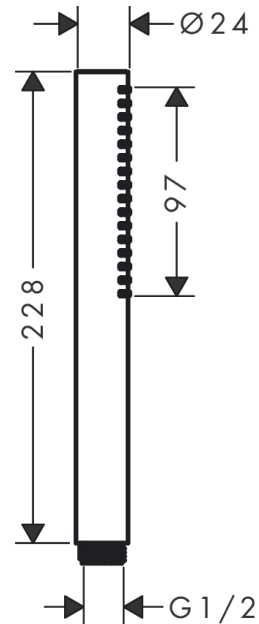

Pulsify S
Baton hand shower 100 1jet EcoSmart
 Finish: **Chrome** Article Number: **24125000**

Description

product features

- shower head size: 98 x 24 mm
- spray type: PowderRain
- maximum flow rate at 3 bar: 7,9 l/min
- minimum flow pressure: 0,5 bar
- with internal water conduction
- rinseable sieve insert
- connection thread G 1/2
- suitable for continuous flow water heaters
- EU taxonomy: max. 8 l/min - Do No Significant Harm (DNSH)

Technology

Design awards

Product image

Scale drawing

Flowchart

The consumption was measured in combination with the appropriate fittings (thermostat/mixer/ in-wall valve) to reflect actual application in practice.

Pulsify S
Baton hand shower 100 1jet EcoSmart
Finish: **Chrome** Article Number: **24125000**

Exploded Drawing

Year of production: >07/23

Pulsify S
Baton hand shower 100 1jet EcoSmart
 Finish: **Chrome** Article Number: **24125000**

Spare part list

Year of production: >07/23

Pos.	Description	Article Number	PC	PU
1	filter insert	92421000	5	1